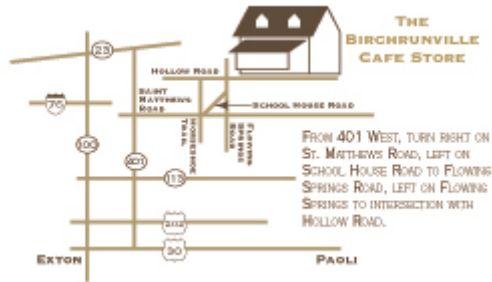

#### From Exton

Take Route 113. Go down to intersection of Routes 401 and 113, Turn Left on Route 401 West, Follow 401 West (approx. 2.7 miles) Turn Right on St. Matthews Road (approx 2 miles), Turn Left on School House Road (approx .25 miles), Turn Left on Flowing Springs Road (approx. .1 miles), Turn Right on Hollow Road, Park in Front Lot.

#### From West Chester/Delaware--Route 202

Take Route 202 North towards King of Prussia, Exit on 401 West, Follow 401 West (approx. 10 miles) Cross over Route 113. (approx. 2.7 miles) Turn Right on St. Matthews Road (approx 2 miles), Turn Left on School House Road (approx .25 miles), Turn Left on Flowing Springs Road (approx. .1 miles), Turn Right on Hollow Road, Park in Front Lot.

#### From Philadelphia

Take Route 202 South towards West Chester, Exit on 401 West, Follow 401 West (approx. 10 miles) Cross over Route 113. (approx. 2.7 miles) Turn Right on St. Matthews Road (approx 2 miles), Turn Left on School House Road (approx .25 miles), Turn Left on Flowing Springs Road (approx. .1 miles), Turn Right on Hollow Road, Park in Front Lot.

#### From Turnpike

Take Downingtown Exit, Route 100. Turn Left on Route 113. Go to intersection of Route 113 and Route 401 W. Turn Left on Route 401 W (approx. 2.7 miles) Turn Right on St. Matthews Road (approx 2 miles), Turn Left on School House Road (approx .25 miles), Turn Left on Flowing Springs Road (approx. .1 miles), Turn Right on Hollow Road, Park in Front Lot.